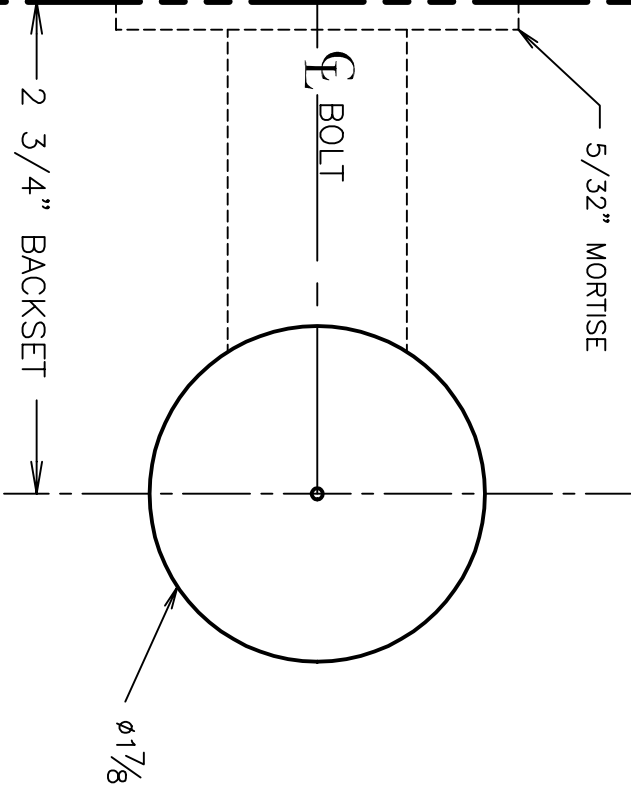

MARK
CENTER OF
DOOR
THICKNESS
FOR 1" DIA.
HOLE

TEAR HERE

NOTE: ADJUST
TEMPLATE FOR
BEVELED DOORS

DOOR TEMPLATE

DATE: 1-5-00

KT 137
2 3/4" BACKSET (FIXED)
MAY NOT BE TO SCALE
PLEASE ENSURE THAT THIS IS THE MOST UP
TO DATE TEMPLATE BY VISITING OUR
WEBSITE AT WWW.PDQLOCKS.COM