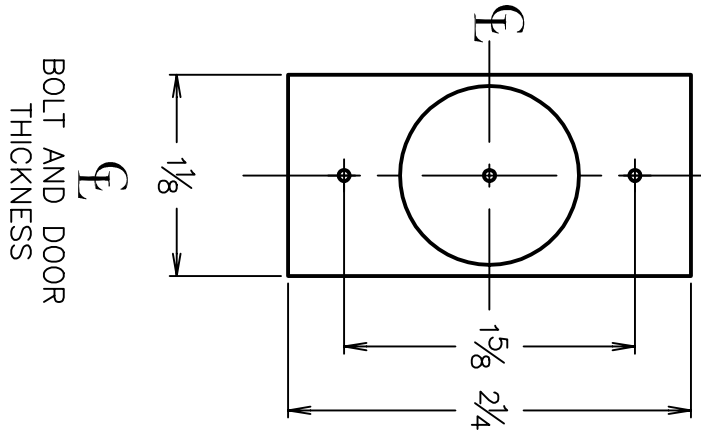

MARK
CENTER OF
DOOR
THICKNESS
FOR 1" DIA.
HOLE

TEAR HERE

NOTE: ADJUST
TEMPLATE FOR
BEVELED DOORS

DOOR TEMPLATE

DATE: 1-5-00

KT 137
2 3/4" BACKSET (FIXED)
MAY NOT BE TO SCALE
PLEASE ENSURE THAT THIS IS THE MOST UP
TO DATE TEMPLATE BY VISITING OUR
WEBSITE AT WWW.PDQLOCKS.COM