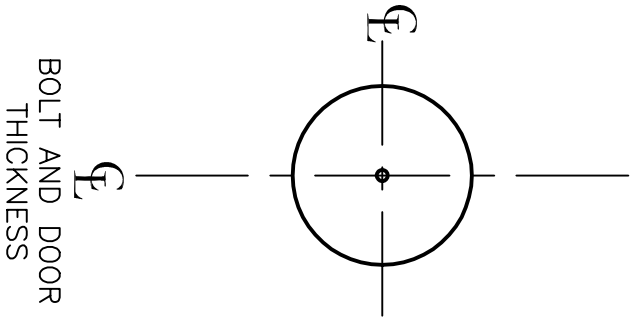

MARK
CENTER OF
DOOR
THICKNESS
FOR 1" DIA.
HOLE

TEAR HERE

NOTE: ADJUST
TEMPLATE FOR
BEVELED DOORS

$\phi 2\frac{1}{8}$

DOOR TEMPLATE

DATE: 1-5-00

KV, KM, KR 137 DRIVE IN BOLT
ADJUSTABLE BACKSET
MAY NOT BE TO SCALE