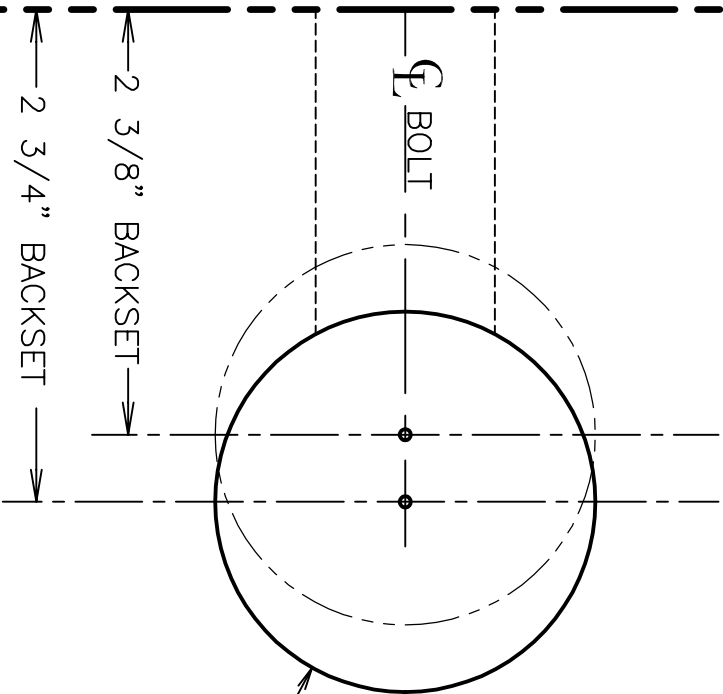

MARK
CENTER OF
DOOR
THICKNESS
FOR 1" DIA.
HOLE

TEAR HERE

NOTE: ADJUST
TEMPLATE FOR
BEVELED DOORS

$\phi 2\frac{1}{8}$

DOOR TEMPLATE

DATE: 1-5-00

KV, KM, KR 137 DRIVE IN BOLT
ADJUSTABLE BACKSET
MAY NOT BE TO SCALE