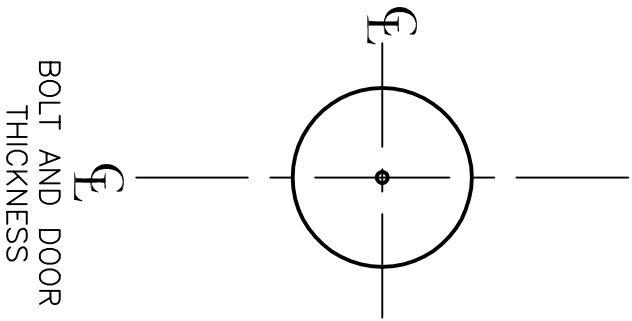

MARK
CENTER OF
DOOR
THICKNESS
FOR 1" DIA.
HOLE

TEAR HERE

NOTE: ADJUST
TEMPLATE FOR
BEVELED DOORS

$\phi 2\frac{1}{8}$

DOOR TEMPLATE

DATE: 1-5-00

KV, KM, KR 116 DRIVE IN BOLT
ADJUSTABLE BACKSET
MAY NOT BE TO SCALE