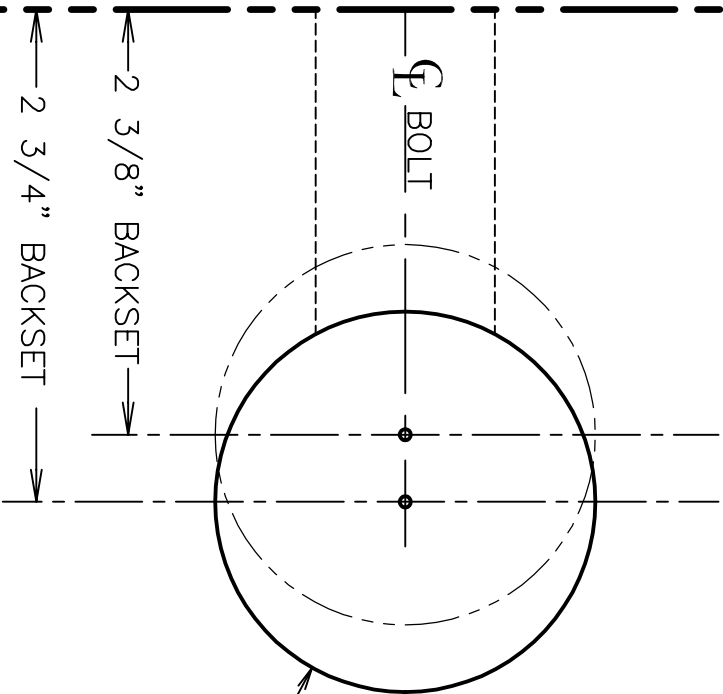

MARK
CENTER OF
DOOR
THICKNESS
FOR 1" DIA.
HOLE

TEAR HERE

NOTE: ADJUST
TEMPLATE FOR
BEVELED DOORS

$\phi 2\frac{1}{8}$

DOOR TEMPLATE

DATE: 1-5-00

KV, KM, KR 116 DRIVE IN BOLT
ADJUSTABLE BACKSET
MAY NOT BE TO SCALE