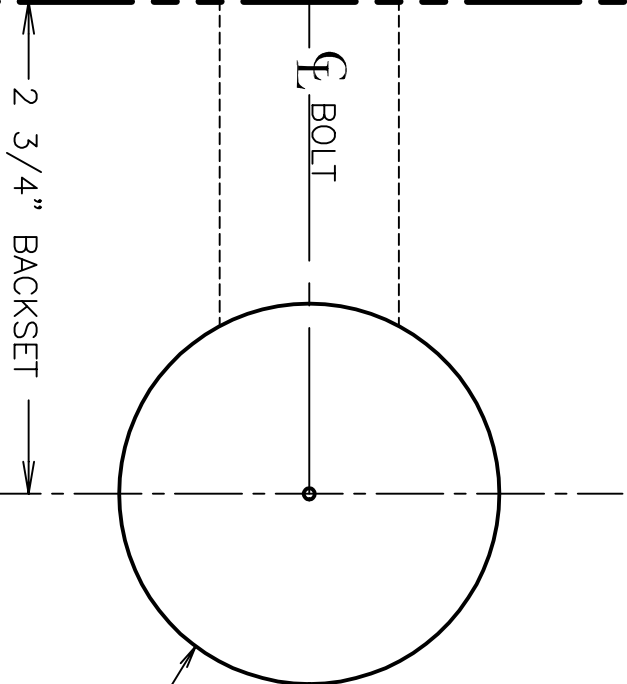

MARK
CENTER OF
DOOR
THICKNESS
FOR 1" DIA.
HOLE

TEAR HERE

NOTE: ADJUST
TEMPLATE FOR
BEVELED DOORS

DOOR TEMPLATE

DATE: 1-5-00

KV, KM, KR 116 DRIVE IN BOLT
2 3/4" BACKSET (FIXED)
MAY NOT BE TO SCALE

PLEASE ENSURE THAT THIS IS THE MOST UP
TO DATE TEMPLATE BY VISITING OUR
WEBSITE AT WWW.PDQLOCKS.COM